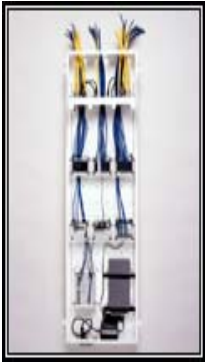

Telephone-Video-Data

Botero Homes Gallery, Inc has included a

Vintage Connection Center and the following wiring and wall outlets as a standard feature. The **Vintage Connection Center** is a structured wiring and connectivity solution that manages and distributes broadband, high-speed Internet, telephone, cable or satellite TV, home networking and integrated home control. The **Vintage Connection Center** eliminates the messy cable around your home by organizing them in a spacious and organized box. With the **Vintage Connection Center**, you will have complete cable management and access to your home's internal "nervous" system. **As a standard feature, your new Botero Home will have the following outlets**

Basement